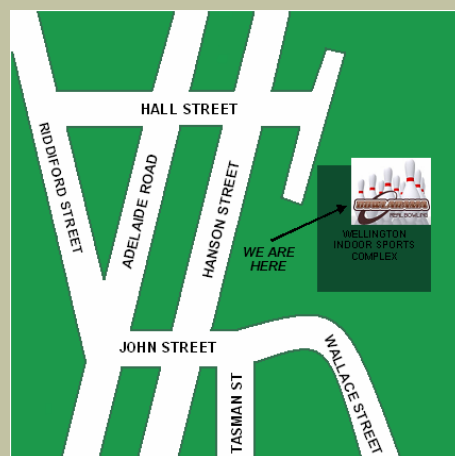

**You are invited to**

**Birthday party on the**

**At Bowlarama— 52 Hall Street  
Newtown, Wellington**

**RSVP**

- Please ensure you bring socks to wear while bowling
- Please advise your guests that any person that has had infectious illness with possible symptoms of vomiting or diarrhea within the last seven days, should not attend the party due to the health risk to other guests.

**WELLINGTON INDOOR SPORTS COMPLEX  
(BACK OF OLD WINTER SHOW BUILDINGS)  
52 HALL STREET, NEWTOWN**