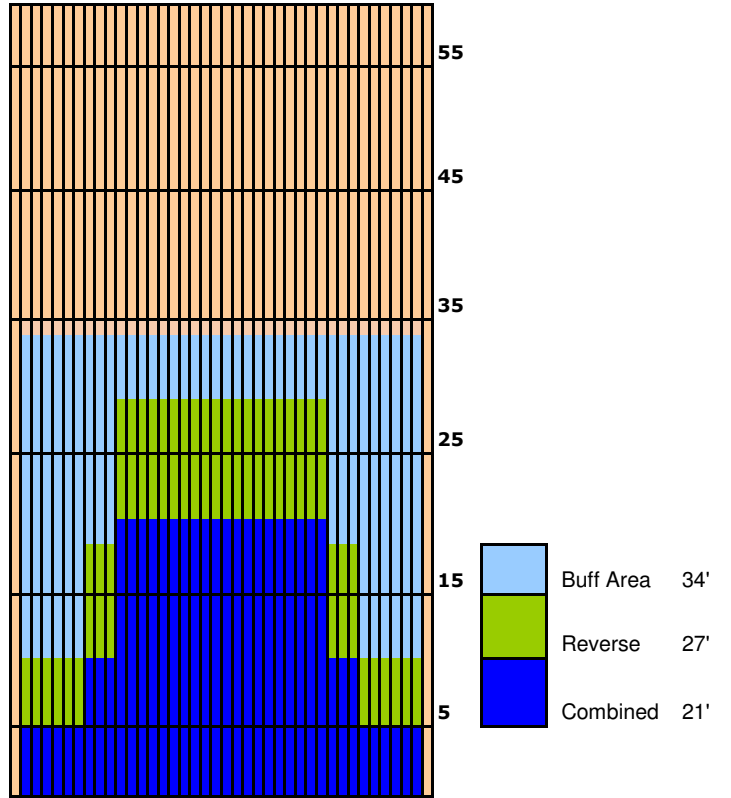

Wellington Senior Classic

Medium Oil Pattern 41'

Wellington Senior Classic

Short Oil Pattern 34'