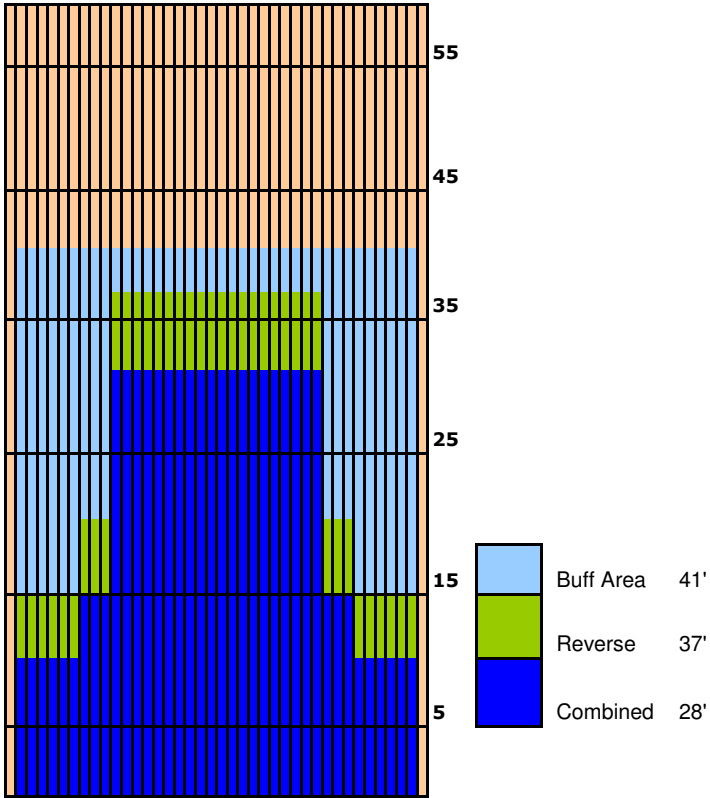

Wellington Senior Classic

Medium Oil Pattern 41'

Wellington Senior Classic

Short Oil Pattern 34'